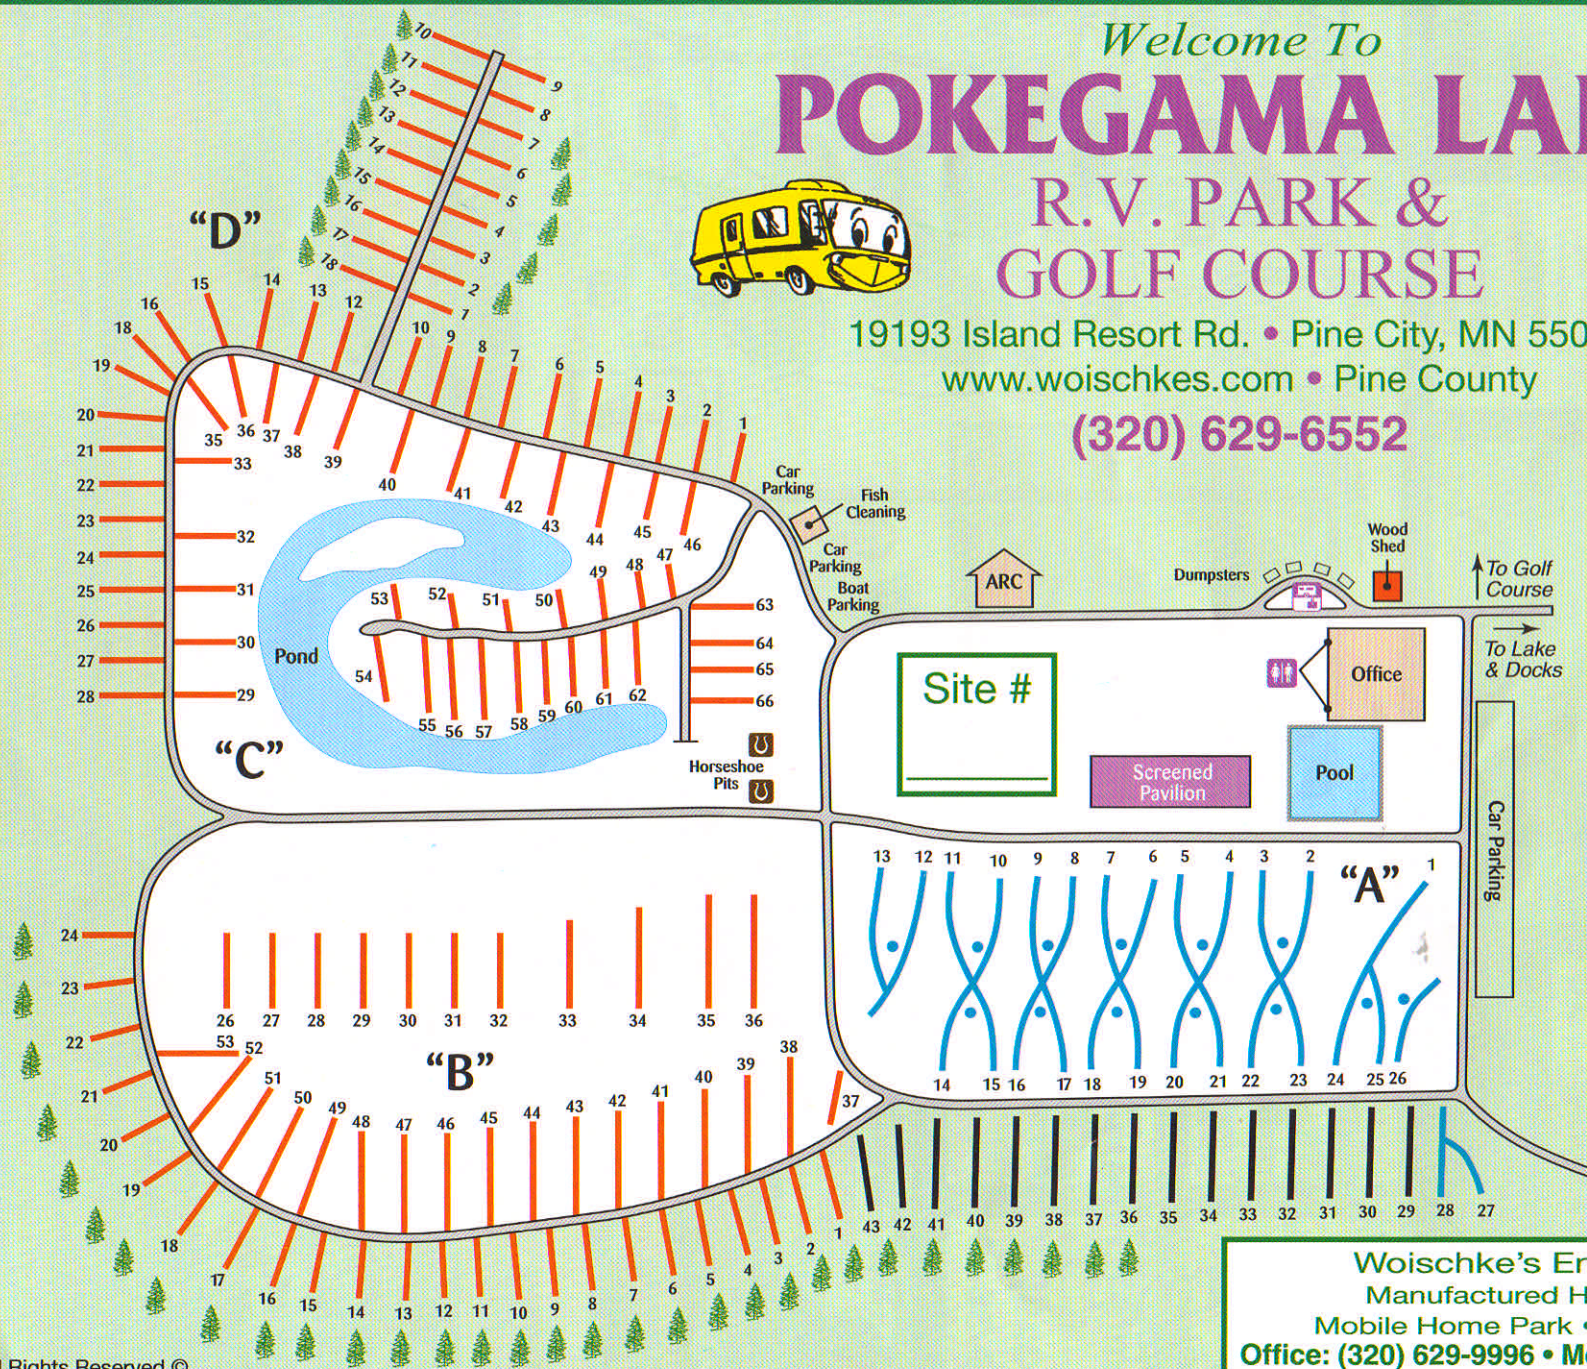

Welcome To  
**POKEGAMA LAKE**  
**R.V. PARK & GOLF COURSE**

19193 Island Resort Rd. • Pine City, MN 55063

www.woischkes.com • Pine County

**(320) 629-6552**

**SPEED  
LIMIT  
5  
MPH  
Enforced**

Legend	
	Water/Electrical/Sewer
	Water & Electric
	Seasonals